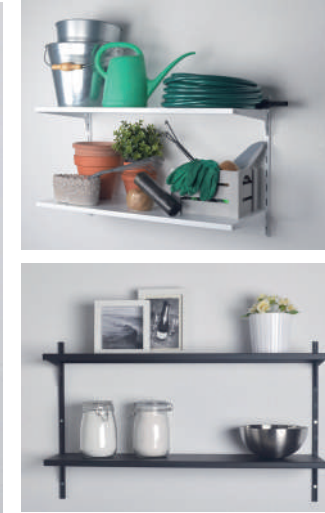

## Classic Shelf-kit Office 1

CLASSIC

### Kit dimensions:

808 x 496 x 220 mm (WxHxD)

Built in  
ONLY 6 Mins.

- Flexible shelf solution with 2 steel shelves
- The washable surface of steel shelves makes them ideally suited for wide ranging applications
- Quick and easy to install
- Compact solution for areas such as office, pantry, garage, workshop, laundry etc.
- Available in color white

### Product information:

Item number: 11356-01060 white (Grid 50)  
Item number: 11356-01061 black matt (Grid 50)

Description	Quantity
Wall upright single, 500 mm, white	2
Pro-bracket, 200 mm, white	4
Steel shelf, 800 x 200 mm, white	2
Screws and dowels in wrapping	6